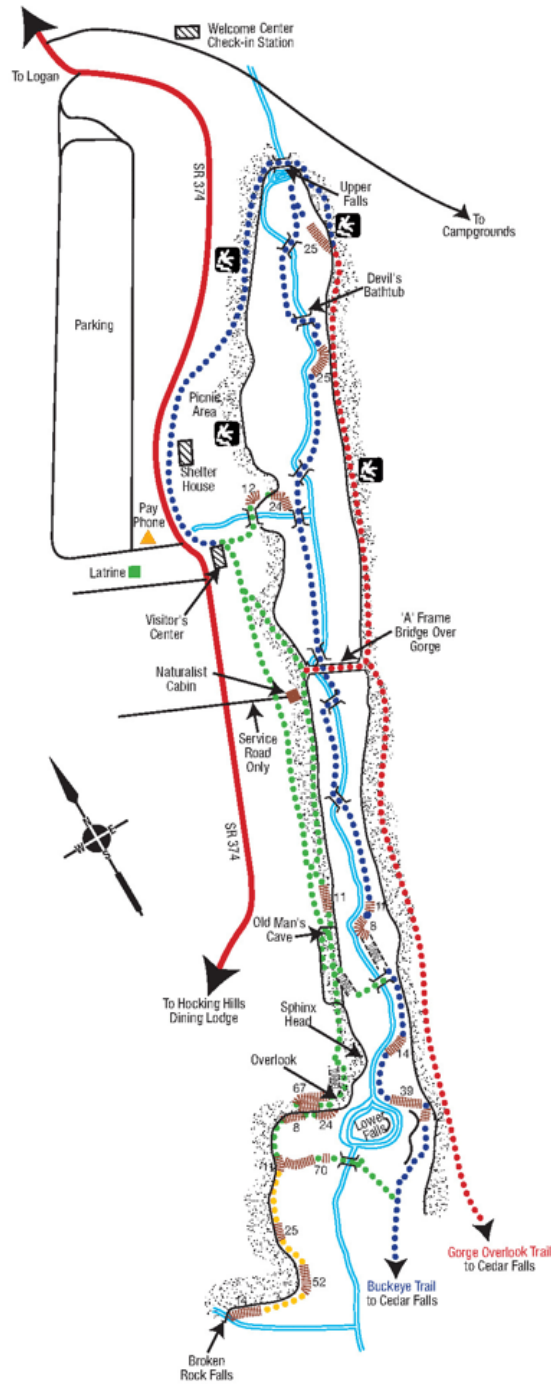

Hocking Hills State Park - Old Man's Cave

Legend

- Hiking Trail
- ▤▤▤▤▤ Steps
(numerals indicate number of steps)
- ⌈⌋ Bridge
- ⚡ Top of Cliff
- ⚠ Hikers use caution:
hazardous cliff
- 🌊 Stream
- 🛣️ Road
- Grandma's Gatewood Trail
- Gorge Overlook Trail
- Exit Trails
- Loop Trail